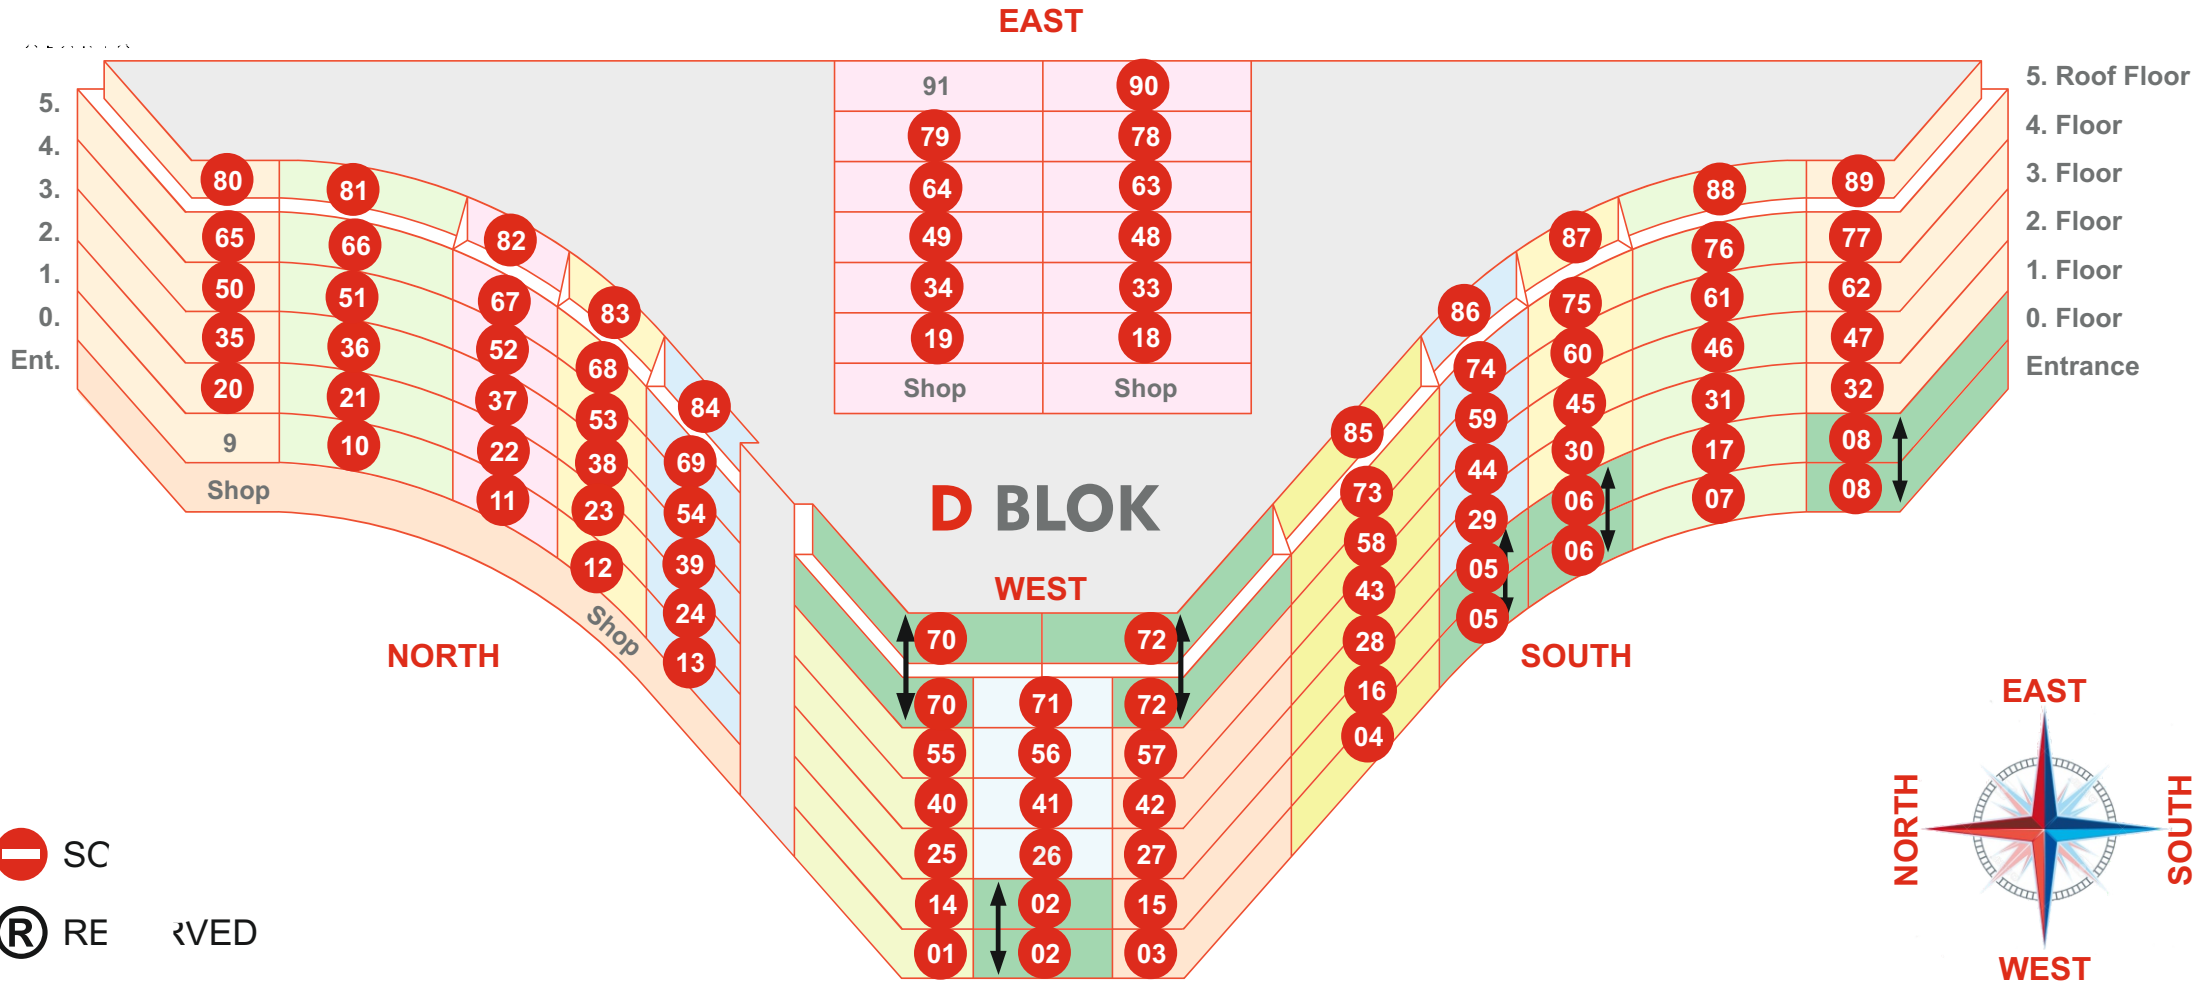

App.No	Price	App.No	Price	App.No	Price	App.No	Price	App.No	Price	App.No	Price	App.No	Price	App.No	Price	App.No	Price	App.No	Price	App.No	Price	App.No	Price	App.No	Price				
5. Floor	80	SOLD	81	SOLD	82	SOLD	83	SOLD	84	SOLD	70	SOLD	91	275.000 €	90	SOLD	72	SOLD	85	SOLD	86	SOLD	87	SOLD	88	SOLD	89	SOLD		
4. Floor	65	SOLD	66	SOLD	67	SOLD	68	SOLD	69	SOLD	71	SOLD	79	SOLD	78	SOLD	73	SOLD	74	SOLD	75	SOLD	76	SOLD	77	SOLD	77	SOLD		
3. Floor	50	SOLD	51	SOLD	52	SOLD	53	SOLD	54	SOLD	55	SOLD	56	SOLD	64	SOLD	63	SOLD	57	SOLD	58	SOLD	59	160.000 €	60	SOLD	62	SOLD		
2. Floor	35	SOLD	36	SOLD	37	SOLD	38	SOLD	39	SOLD	40	SOLD	41	SOLD	49	SOLD	48	SOLD	42	SOLD	43	SOLD	44	SOLD	45	SOLD	47	SOLD		
1. Floor	20	SOLD	21	SOLD	22	SOLD	23	SOLD	24	SOLD	25	SOLD	26	SOLD	34	SOLD	33	SOLD	27	SOLD	28	SOLD	29	SOLD	30	SOLD	32	SOLD		
0. Floor	09	403.000 €	10	SOLD	11	SOLD	12	SOLD	13	SOLD	14	SOLD	02	SOLD	19	SOLD	18	SOLD	15	SOLD	16	SOLD	05	SOLD	06	SOLD	17	SOLD		
Entrance	Shop										01	SOLD	Shop		Shop	03	SOLD	04	SOLD	Shop		07	SOLD	Shop		08	SOLD			
Area	178 - 191 m²		129 - 135 m²		81 - 85 m²		81 - 85 m²		85 - 89 m²		157 - 182 m²		85 m²		85 - 89 m²		85 - 89 m²		157 - 249 m²		123 - 173 m²		81 - 85 m²		81 - 85 m²		129 - 157 m²		178 - 191 m²	
App. Model	3+1 XL		2+1		1+1		1+1		1+1		2+1 XL		1+1		1+1		1+1		2+1 XL		2+1		1+1		1+1		2+1		3+1 XL - 4+1 XL	
Direction	NORTHWEST		NORTHWEST		NORTH		NORTH		NORTH		NORTHWEST		WEST		EAST		EAST		SOUTH WEST		SOUTH		SOUTH		SOUTH		SOUTH WEST		SOUTH WEST	

The square meters shown in this plan are calculated as the general gross area.

Bu planda gösterilen m2 ler Genel Bütüt alan olarak hesaplanmiştir.