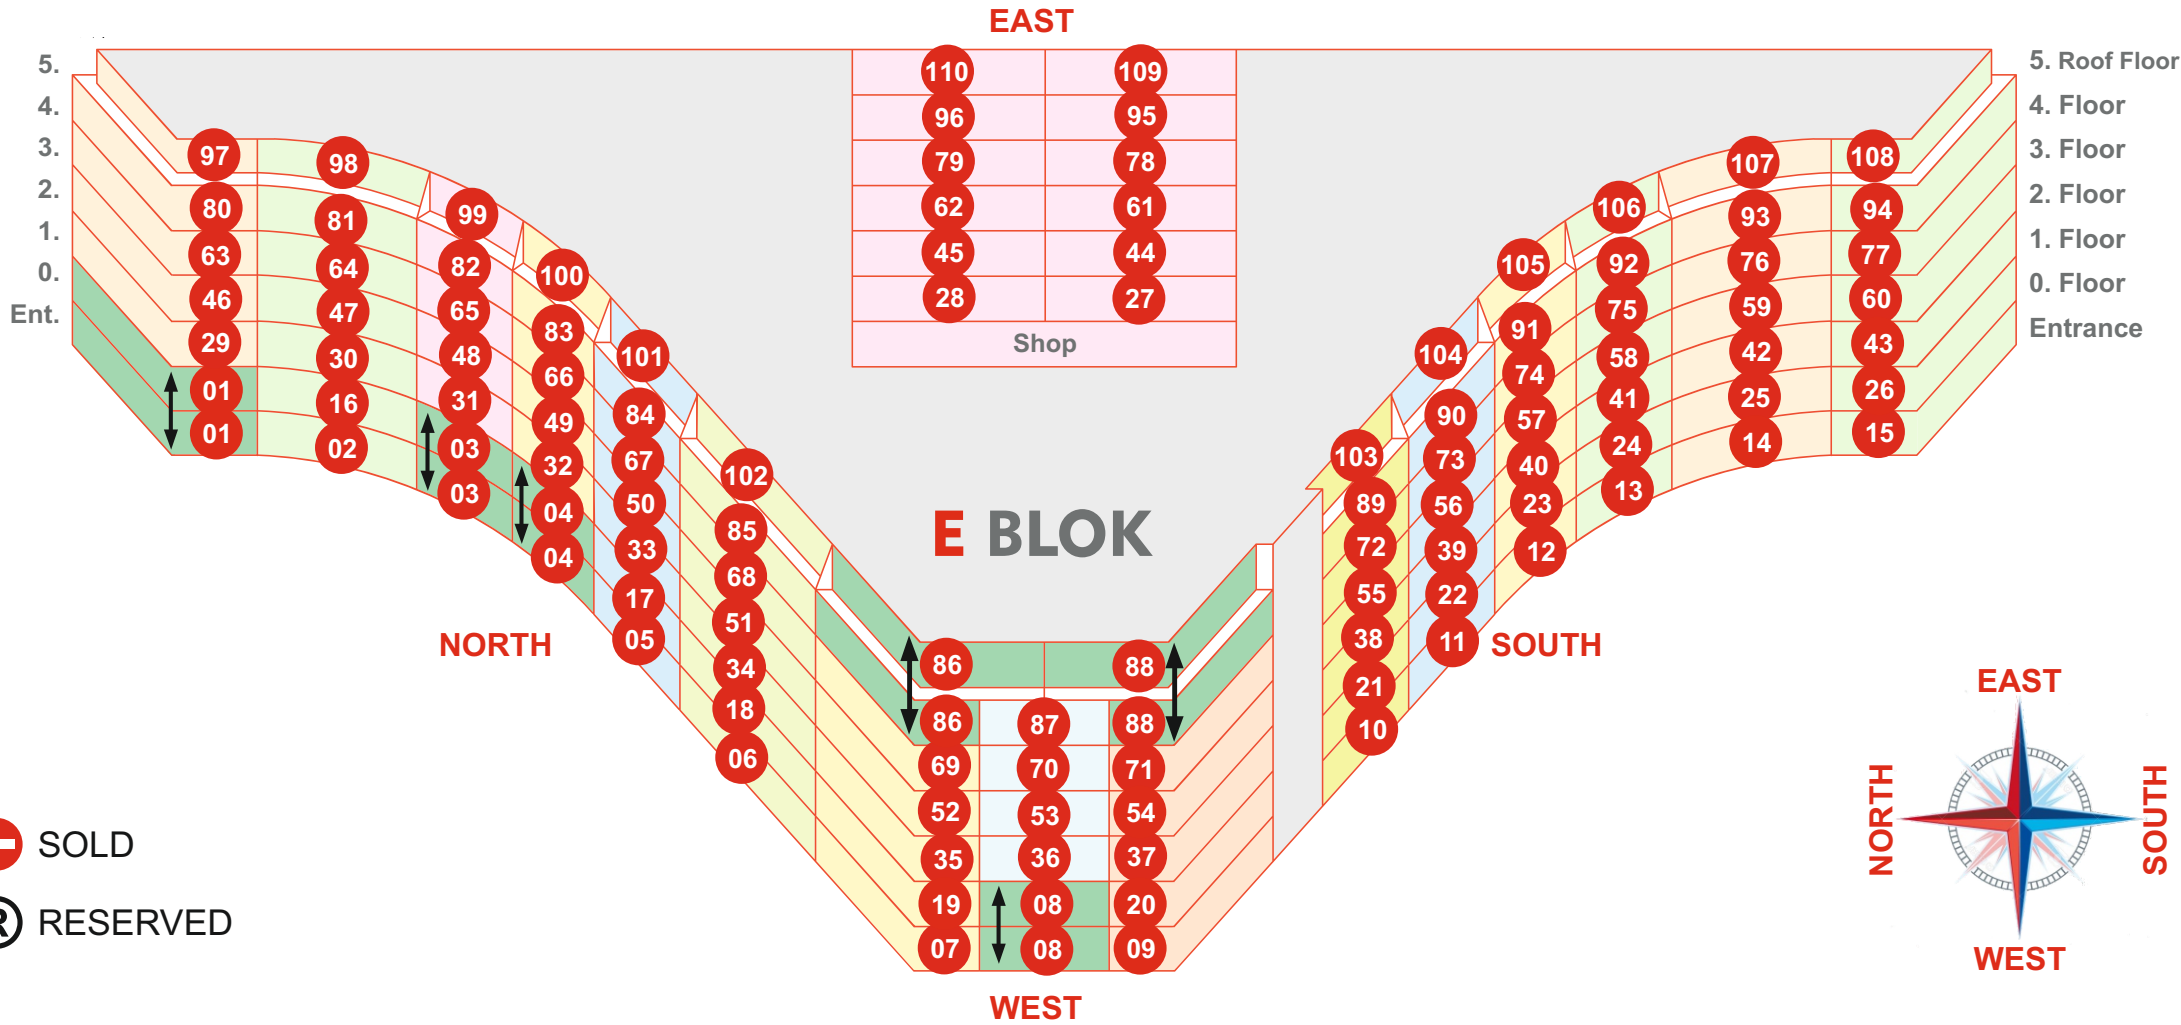

App.No	Price	App.No	Price	App.No	Price	App.No	Price	App.No	Price	App.No	Price	App.No	Price	App.No	Price	App.No	Price	App.No	Price	App.No	Price	App.No	Price	App.No	Price	App.No	Price	App.No	Price	App.No	Price		
5. Floor	97	SOLD	98	SOLD	99	SOLD	100	SOLD	101	SOLD	102	SOLD	86		110	SOLD	109	SOLD	88		103	SOLD	104	SOLD	105	SOLD	106	SOLD	107	SOLD	108	SOLD		
4. Floor	80	SOLD	81	SOLD	82	SOLD	83	SOLD	84	SOLD	85	SOLD	⊖ SOLD		87	SOLD	96	SOLD	95	SOLD	⊖ SOLD		89	SOLD	90	SOLD	91	SOLD	92	SOLD	93	SOLD	94	SOLD
3. Floor	63	SOLD	64	SOLD	65	SOLD	66	SOLD	67	SOLD	68	SOLD	69	SOLD	70	SOLD	79	SOLD	78	SOLD	71	SOLD	72	SOLD	73	SOLD	74	SOLD	75	SOLD	76	SOLD	77	SOLD
2. Floor	46	SOLD	47	SOLD	48	SOLD	49	SOLD	50	SOLD	51	SOLD	52	SOLD	53	SOLD	62	SOLD	61	SOLD	54	SOLD	55	SOLD	56	SOLD	57	SOLD	58	SOLD	59	SOLD	60	SOLD
1. Floor	29	SOLD	30	SOLD	31	SOLD	32	SOLD	33	SOLD	34	SOLD	35	SOLD	36	SOLD	45	SOLD	44	SOLD	37	SOLD	38	SOLD	39	SOLD	40	SOLD	41	SOLD	42	SOLD	43	SOLD
0. Floor	01	SOLD	16	SOLD	03	SOLD	04	SOLD	17	SOLD	18	SOLD	19	SOLD	08	SOLD	28	SOLD	27	SOLD	20	SOLD	21	SOLD	22	SOLD	23	SOLD	24	SOLD	25	SOLD	26	SOLD
Entrance	⊖ SOLD		02	SOLD	⊖ SOLD		⊖ SOLD		05	SOLD	06	SOLD	07	SOLD	⊖ SOLD		Shop				09	SOLD	10	SOLD	11	SOLD	12	SOLD	13	SOLD	14	SOLD	15	SOLD
Area	178 - 191 m²		129 - 157 m²		81 - 85 m²		81 - 85 m²		85 - 112 m²		123 - 173 m²		157 - 249 m²		85 m²		85 - 89 m²		85 - 89 m²		157 - 232 m²		85 - 106 m²		85 - 99 m²		81 - 95 m²		81 - 95 m²		129 - 150 m²		178 - 222 m²	
App. Model	3+1 XL		2+1		1+1		1+1		1+1		2+1		2+1 XL		1+1		1+1		1+1		2+1 XL		1+1		1+1		1+1		1+1		2+1		3+1 XL	
Direction	NORTHWEST		NORTHWEST		NORTH		NORTH		NORTH		NORTH		NORTHWEST		WEST		EAST		EAST		SOUTH WEST		SOUTH		SOUTH		SOUTH		SOUTH		SOUTH WEST		SOUTH WEST	

The square meters shown in this plan are calculated as the general gross area.

Bu planda gösterilen m2 ler Genel Bütüt alan olarak hesaplanmıştır.