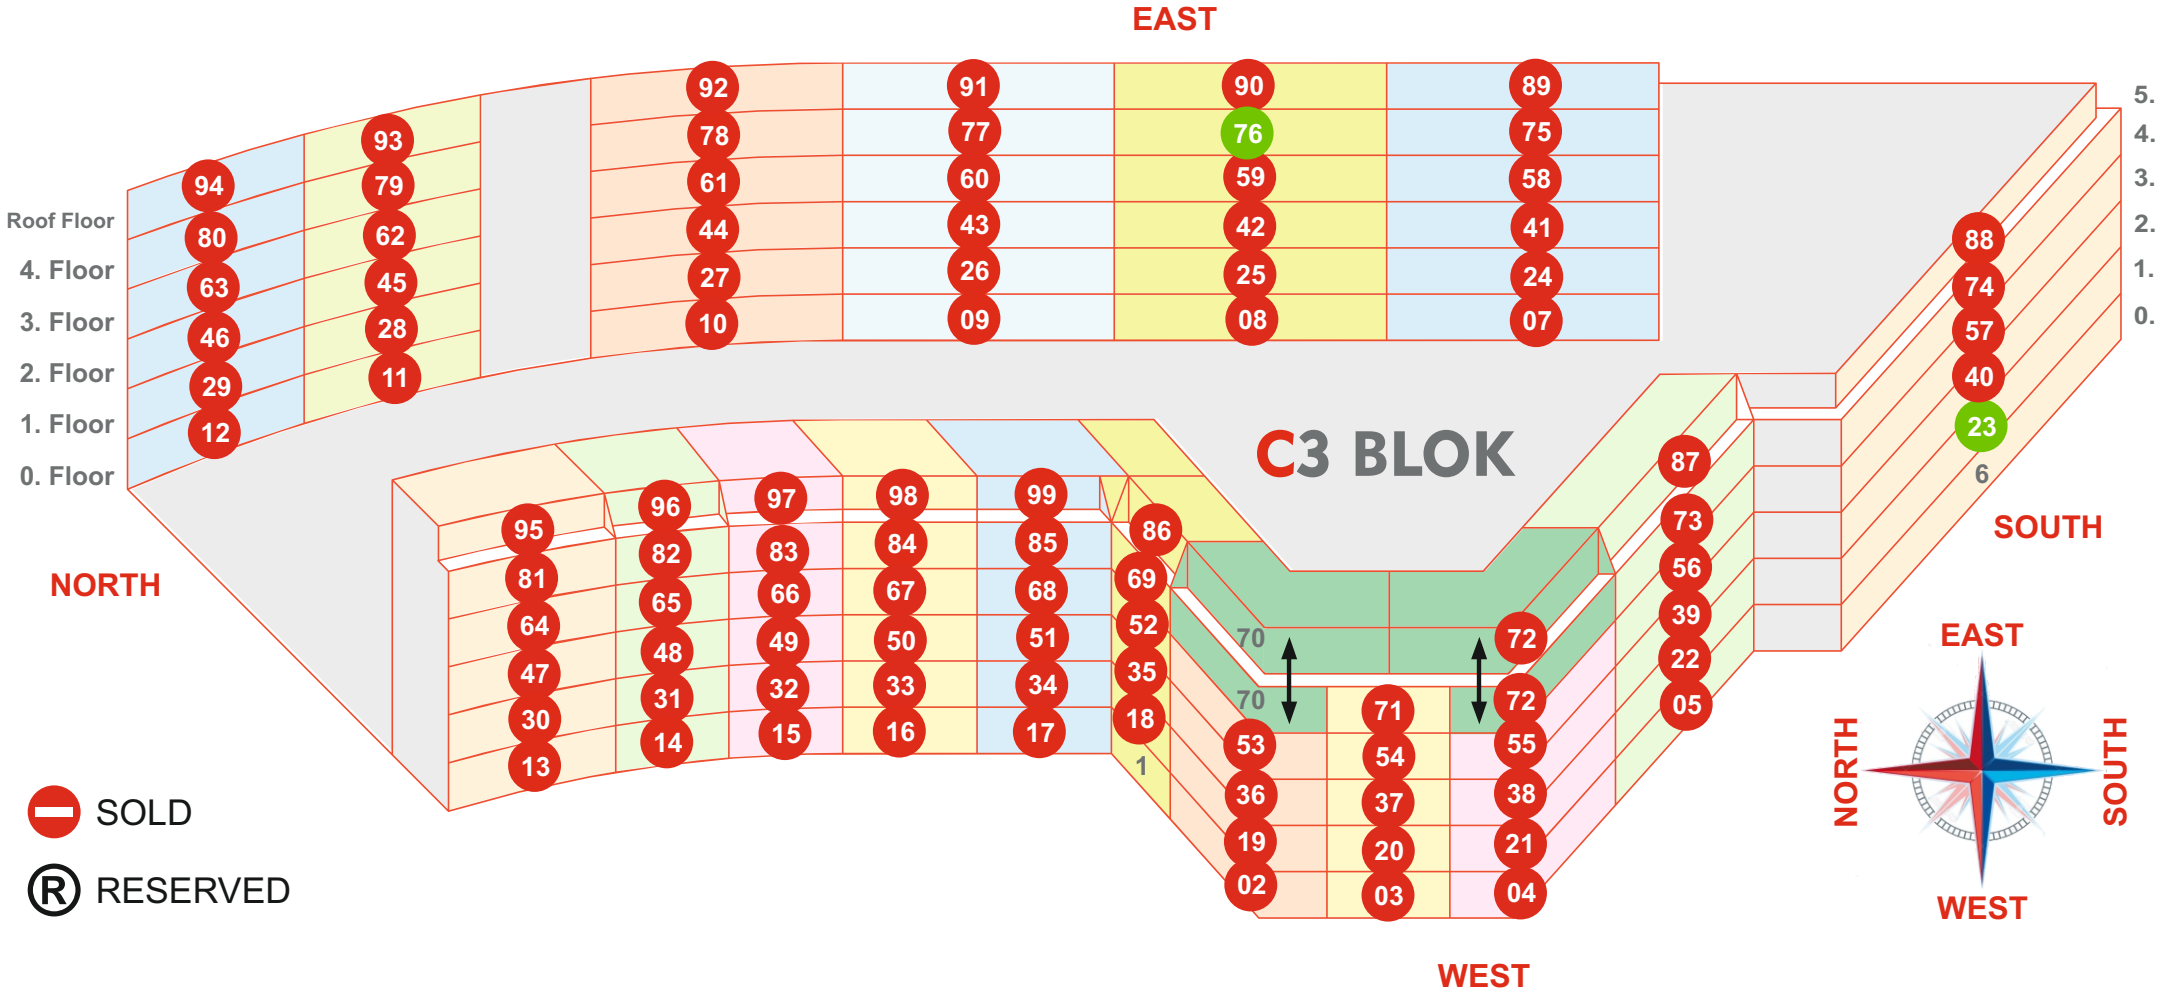

SOLD
RESERVED

	App.No	Price	App.No	Price	App.No	Price	App.No	Price	App.No	Price	App.No	Price	App.No	Price	App.No	Price	App.No	Price	App.No	Price	App.No	Price	App.No	Price	App.No	Price	App.No	Price	App.No	Price				
5. Floor	95	SOLD	96	SOLD	97	SOLD	98	SOLD	99	SOLD	86	SOLD	70	1.350.000 €			72	RESERVED	87	SOLD	88	SOLD	94	195.000	93	SOLD	92	SOLD	91	SOLD	90	SOLD	89	SOLD
4. Floor	81	SOLD	82	SOLD	83	SOLD	84	SOLD	85	SOLD	69	SOLD	356 m² 5+1 XL		71	SOLD	72	RESERVED	73	SOLD	74	SOLD	80	SOLD	79	SOLD	78	SOLD	77	SOLD	76	RESERVED	75	SOLD
3. Floor	64	SOLD	65	SOLD	66	SOLD	67	SOLD	68	SOLD	52	SOLD	53	SOLD	54	SOLD	55	SOLD	56	SOLD	57	SOLD	63	SOLD	62	SOLD	61	SOLD	60	SOLD	59	SOLD	58	SOLD
2. Floor	47	SOLD	48	SOLD	49	SOLD	50	SOLD	51	SOLD	35	SOLD	36	SOLD	37	SOLD	38	SOLD	39	SOLD	40	SOLD	46	165.000	45	SOLD	44	SOLD	43	SOLD	42	205.000	41	SOLD
1. Floor	30	SOLD	31	SOLD	32	SOLD	33	SOLD	34	SOLD	18	SOLD	19	SOLD	20	SOLD	21	SOLD	22	SOLD	23	RESERVED	29	SOLD	28	SOLD	27	SOLD	26	SOLD	25	RESERVED	24	SOLD
0. Floor	13	SOLD	14	SOLD	15	SOLD	16	SOLD	17	SOLD	01	174.000 €	02	SOLD	03	SOLD	04	SOLD	05	SOLD	06	394.000 €	12	SOLD	11	SOLD	10	SOLD	09	SOLD	08	SOLD	07	SOLD
Area	105 - 118 m²		72 - 81 m²		72 - 81 m²		75 - 89 m²		75 - 85 m²		75 - 85 m²		157 m²		85 m²		157 m²		118 m²		178 - 197 m²		72 - 81 m²		72 - 85 m²		105 - 109 m²		105 - 109 m²		85 - 92 m²		85 - 92 m²	
App. Model	2+1		1+1		1+1		1+1		1+1		1+1		2+1 XL		1+1		2+1 XL		2+1		3+1 XL		1+1		1+1		2+1		2+1		1+1		1+1	
Direction	WEST		WEST		WEST		WEST		WEST		NORTH		NORTHWEST		WEST		SOUTH WEST		SOUTH		SOUTH		EAST		EAST		EAST		EAST		EAST		EAST	

The square meters shown in this plan are calculated as the general gross area.

Bu planda gösterilen m2 ler Genel Bütüt alan olarak hesaplanmıştır.