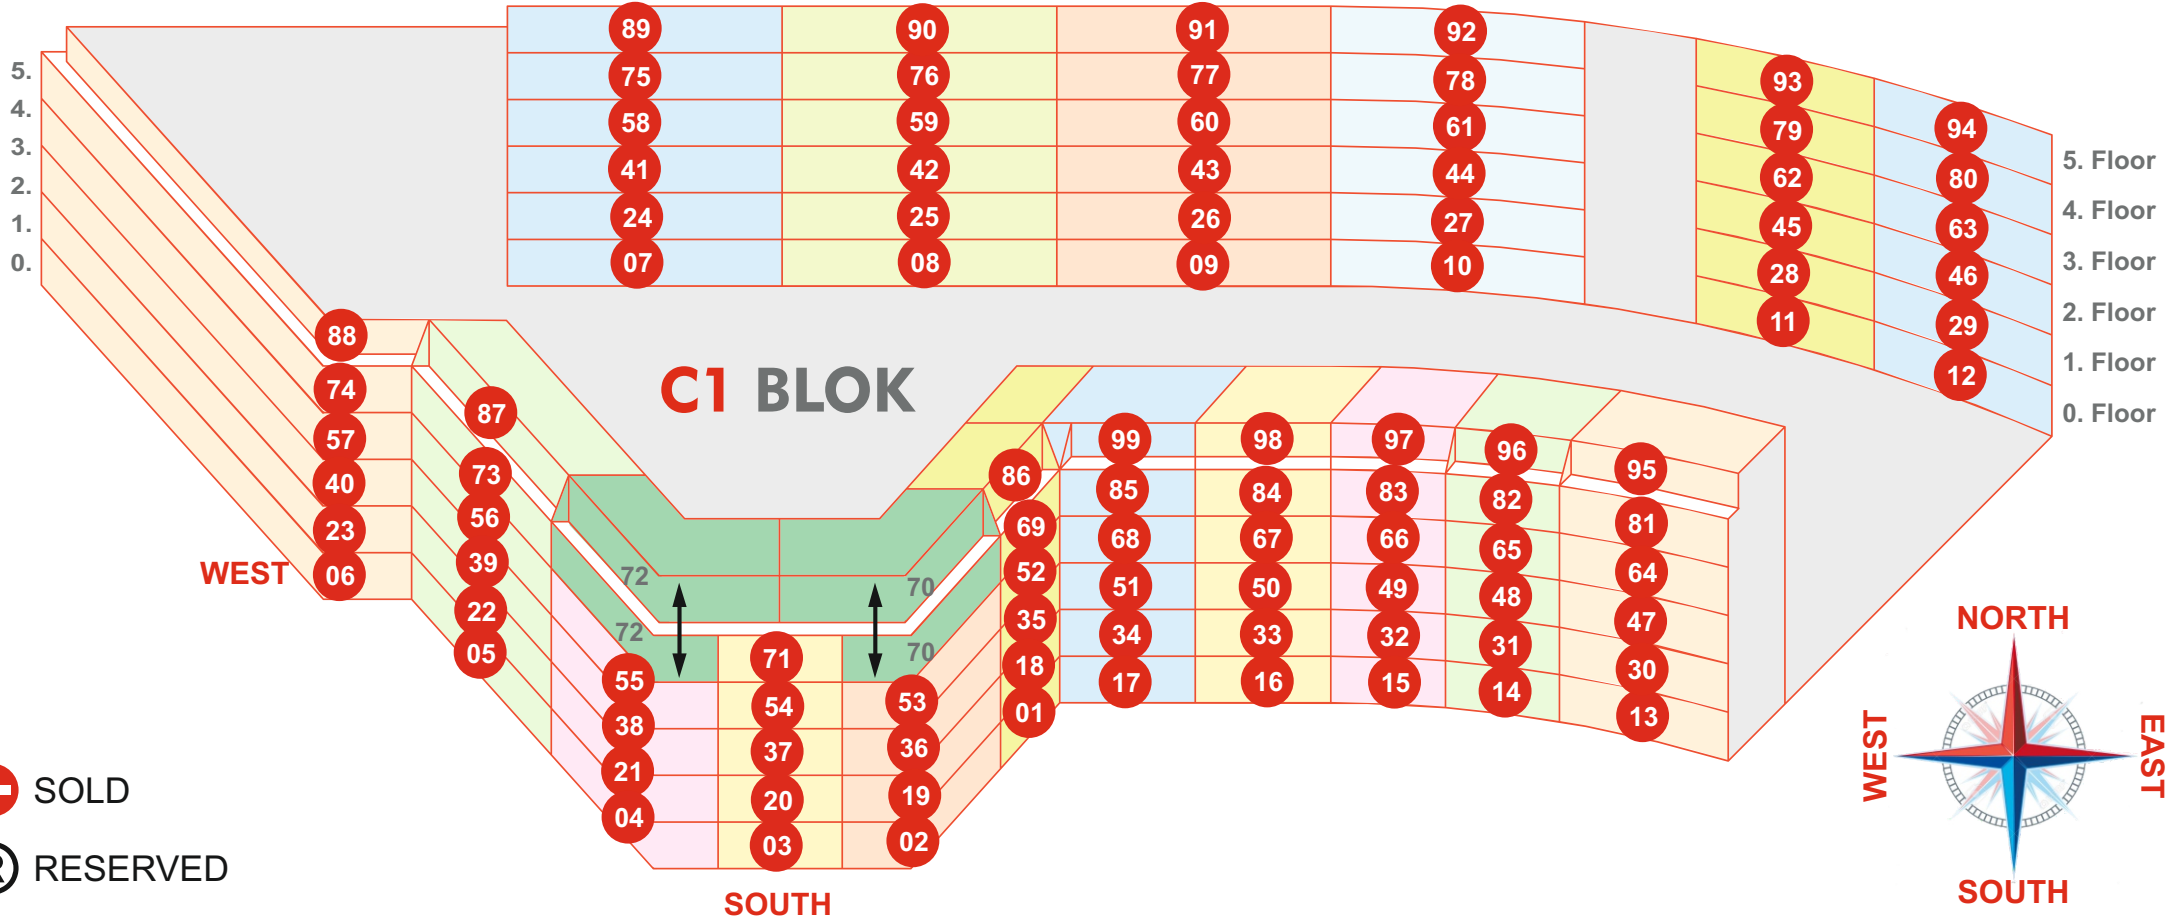

The square meters shown in this plan are calculated as the general gross area.

Bu planda gösterilen m2 ler Genel Bütüt alan olarak hesaplanmıştır.

NORTH

— SOLD
 ® RESERVED

	App.No	Price	App.No	Price	App.No	Price	App.No	Price	App.No	Price	App.No	Price	App.No	Price	App.No	Price	App.No	Price	App.No	Price	App.No	Price	App.No	Price	App.No	Price	App.No	Price						
5. Floor	88	SOLD	87	SOLD	72	1.350.000 €			70	1.350.000 €	86	SOLD	99	SOLD	98	SOLD	97	SOLD	96	SOLD	95	SOLD	89	SOLD	90	SOLD	91	SOLD	92	SOLD	93	SOLD	94	SOLD
4. Floor	74	SOLD	73	SOLD	356 m ² 5+1 XL		71	SOLD	356 m ² 5+1 XL		69	SOLD	85	SOLD	84	SOLD	83	SOLD	82	SOLD	81	SOLD	75	SOLD	76	SOLD	77	SOLD	78	SOLD	79	SOLD	80	SOLD
3. Floor	57	SOLD	56	SOLD	55	SOLD	54	SOLD	53	SOLD	52	SOLD	68	SOLD	67	SOLD	66	SOLD	65	SOLD	64	SOLD	58	SOLD	59	SOLD	60	SOLD	61	SOLD	62	SOLD	63	SOLD
2. Floor	40	SOLD	39	SOLD	38	SOLD	37	SOLD	36	SOLD	35	SOLD	51	SOLD	50	SOLD	49	SOLD	48	SOLD	47	SOLD	41	SOLD	42	SOLD	43	SOLD	44	SOLD	45	SOLD	46	SOLD
1. Floor	23	SOLD	22	SOLD	21	SOLD	20	SOLD	19	SOLD	18	SOLD	34	SOLD	33	SOLD	32	SOLD	31	SOLD	30	SOLD	24	SOLD	25	SOLD	26	SOLD	27	SOLD	28	SOLD	29	SOLD
0. Floor	06	SOLD	05	SOLD	04	SOLD	03	SOLD	02	SOLD	01	SOLD	17	SOLD	16	SOLD	15	SOLD	14	SOLD	13	SOLD	07	SOLD	08	SOLD	09	SOLD	10	SOLD	11	SOLD	12	SOLD
Area	178 - 197 m ²		118 - 138 m ²		157 m ²		85 m ²		157 m ²		75 - 85 m ²		75 - 85 m ²		75 - 89 m ²		72 - 81 m ²		72 - 81 m ²		105 - 118 m ²		85 - 92 m ²		85 - 92 m ²		105 - 109 m ²		105 - 109 m ²		72 - 85 m ²		72 - 81 m ²	
App. Model	3+1 XL		2+1		2+1 XL		1+1		2+1 XL		1+1		1+1		1+1		1+1		1+1		2+1		1+1		1+1		2+1		2+1		1+1		1+1	
Direction	SOUTHWEST		WEST		SOUTHWEST		SOUTH		SOUTHEAST		EAST		SOUTH		SOUTH		SOUTH		SOUTH		SOUTH		NORTH		NORTH		NORTH		NORTH		NORTH		NORTH	