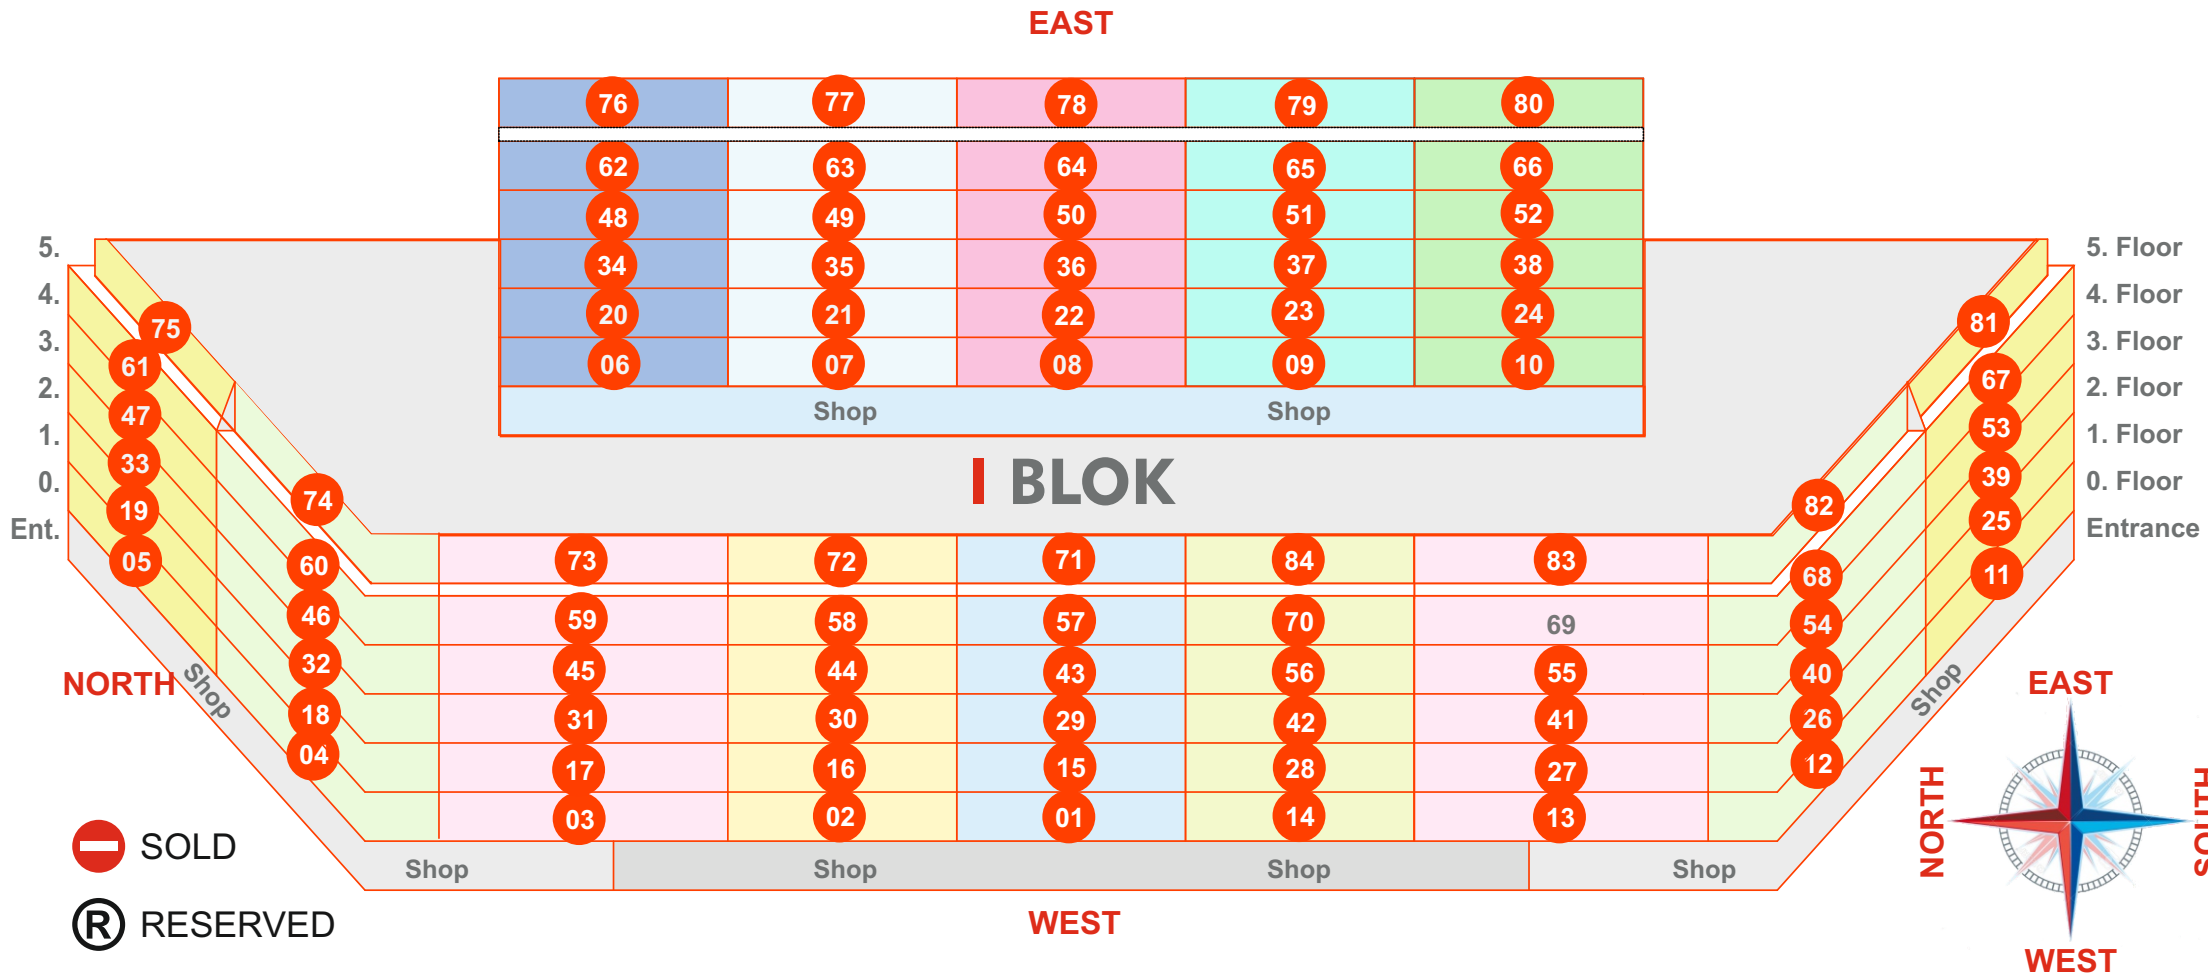

App.No	Price	App.No	Price	App.No	Price	App.No	Price	App.No	Price	App.No	Price	App.No	Price	App.No	Price	App.No	Price	App.No	Price	App.No	Price	App.No	Price	App.No	Price		
5. Floor	75	SOLD	74	SOLD	73	SOLD	72	SOLD	71	SOLD	84	SOLD	83	SOLD	82	SOLD	81	SOLD	76	SOLD	77	SOLD	78	SOLD	79	SOLD	80	SOLD
4. Floor	61	SOLD	60	SOLD	59	SOLD	58	SOLD	57	SOLD	70	SOLD	69	280.000 €	68	SOLD	67	SOLD	62	SOLD	63	SOLD	64	SOLD	65	SOLD	66	SOLD
3. Floor	47	SOLD	46	SOLD	45	SOLD	44	SOLD	43	SOLD	56	SOLD	55	SOLD	54	SOLD	53	SOLD	48	SOLD	49	SOLD	50	SOLD	51	SOLD	52	SOLD
2. Floor	33	SOLD	32	SOLD	31	SOLD	30	SOLD	29	SOLD	42	SOLD	41	SOLD	40	SOLD	39	SOLD	34	SOLD	35	SOLD	36	SOLD	37	SOLD	38	SOLD
1. Floor	19	SOLD	18	SOLD	17	SOLD	16	SOLD	15	SOLD	28	SOLD	27	SOLD	26	SOLD	25	SOLD	20	SOLD	21	SOLD	22	SOLD	23	SOLD	24	SOLD
0. Floor	05	SOLD	04	SOLD	03	SOLD	02	SOLD	01	SOLD	14	SOLD	13	SOLD	12	SOLD	11	SOLD	06	SOLD	07	SOLD	08	SOLD	09	SOLD	10	SOLD
Entrance	Shop				Shop				Shop				Shop															
Area	106 - 118 m²	138 - 150 m²	81 - 85 m²	85 - 92 m²	92 - 99 m²	85 - 92 m²	81 - 85 m²	138 - 150 m²	106 - 118 m²	81 - 85 m²	85 - 92 m²	92 - 99 m²	85 - 92 m²	81 - 85 m²														
App. Model	1+1	2+1	1+1	1+1	1+1	1+1	1+1	2+1	1+1	1+1	1+1	1+1	1+1															
Direction	NORTH	NORTHWEST	WEST	WEST	WEST	WEST	WEST	SOUTH WEST	SOUTH	EAST	EAST	EAST	EAST															

The square meters shown in this plan are calculated as the general gross area.

Bu planda gösterilen m2 ler Genel Bütüt alan olarak hesaplanmıştır.