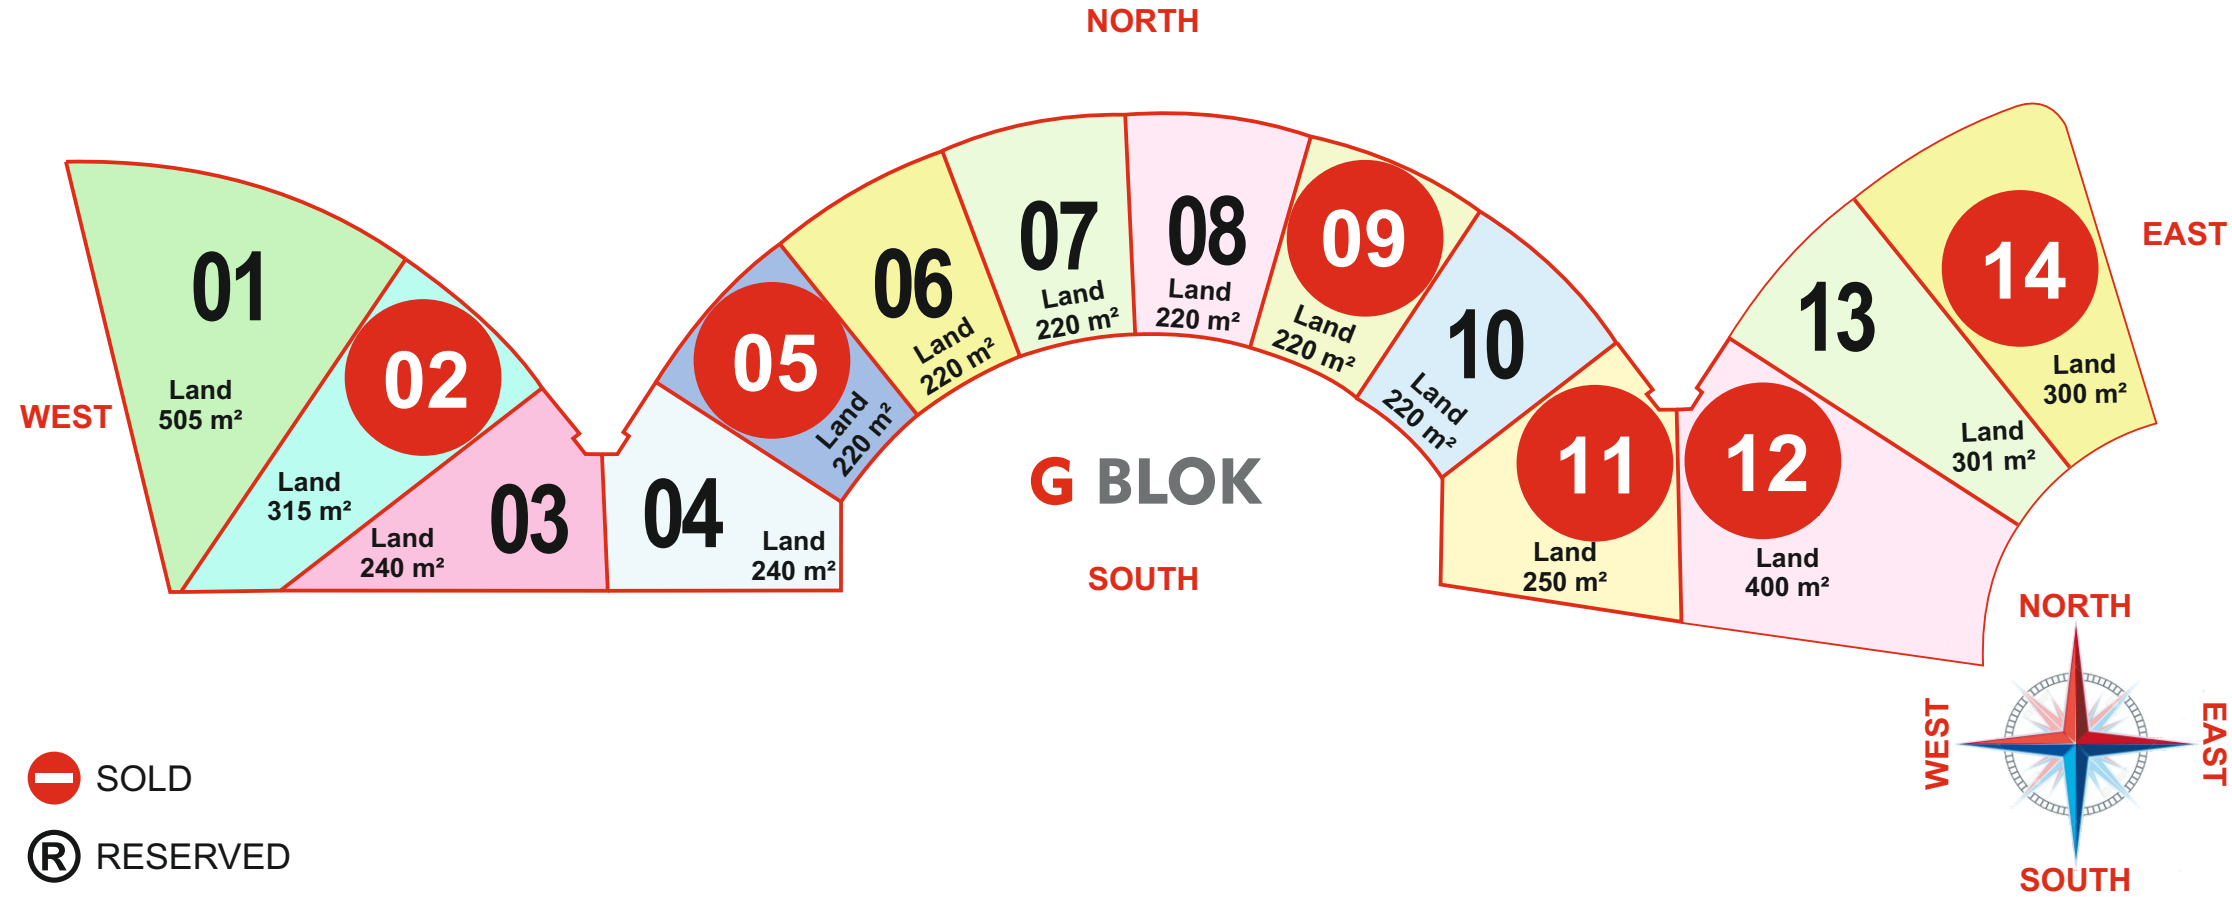

The square meters shown in this plan are calculated as the general gross area.

Bu planda gösterilen m2 ler Genel Bütüt alan olarak hesaplanmıştır.

	App.No	Price	App.No	Price	App.No	Price	App.No	Price	App.No	Price	App.No	Price	App.No	Price	App.No	Price	App.No	Price	App.No	Price	App.No	Price	App.No	Price				
Penthouse	14		13		12		11		10		09		08		07		06		05		04		03		02		01	
Entrance	500.000 €		450.000 €		450.000 €		450.000 €		450.000 €		450.000 €		450.000 €		450.000 €		450.000 €		450.000 €		450.000 €		450.000 €		450.000 €		—	SOLD
Area	118 m ²		118 m ²		118 m ²		118 m ²		118 m ²		118 m ²		113 m ²		118 m ²		118 m ²		118 m ²		118 m ²		118 m ²		118 m ²		118 m ²	
App. Model	2+1		2+1		2+1		2+1		2+1		2+1		2+1		2+1		2+1		2+1		2+1		2+1		2+1		2+1	
Direction	NORTH - SOUTH WEST		NORTH - SOUTH		NORTH - SOUTH		NORTH - SOUTH		NORTH - SOUTH		NORTH - SOUTH		NORTH - SOUTH		NORTH - SOUTH		NORTH - SOUTH		NORTH - SOUTH		NORTH - SOUTH		NORTH - SOUTH		NORTH - SOUTH		NORTH - SOUTH EAST	

	App.No	Price	App.No	Price	App.No	Price	App.No	Price	App.No	Price	App.No	Price	App.No	Price	App.No	Price	App.No	Price	App.No	Price	App.No	Price						
Penthouse	01		02		03		04		05		06		07		08		09		10		11		12		13		14	
Entrance	1.450.000 €		- SOLD		1.450.000 €		1.450.000 €		- SOLD		1.200.000 €		1.200.000 €		1.200.000 €		- SOLD		1.200.000 €		- SOLD		- SOLD		1.450.000 €		- SOLD	
Area	361 m ²		361 m ²		349 m ²		349 m ²		361 m ²		361 m ²		361 m ²		361 m ²		361 m ²		361 m ²		349 m ²		349 m ²		361 m ²		361 m ²	
App. Model	5+1 XL		5+1 XL		5+1		5+1		5+1 XL		5+1 XL		5+1 XL		5+1 XL		5+1 XL		5+1 XL		5+1		5+1		5+1 XL		5+1 XL	
Direction	NORTH - SOUTH WEST		NORTH - SOUTH		NORTH - SOUTH		NORTH - SOUTH		NORTH - SOUTH		NORTH - SOUTH		NORTH - SOUTH		NORTH - SOUTH		NORTH - SOUTH		NORTH - SOUTH		NORTH - SOUTH		NORTH - SOUTH		NORTH - SOUTH		NORTH - SOUTH EAST	